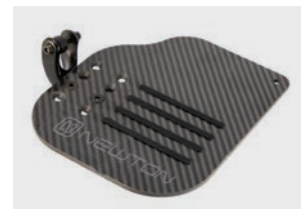

Newton
Ultracasters

Newton
Grade Aid Wheel Lock

Newton
Wheel Lock

Newton
Stabiliser Bar

Newton
Angle Adjustable Footplates

Newton
One-Piece Footplates

Motion Composites
Push Rims
(Simi/Nova/Optimum)

Unilateral
Wheel Lock