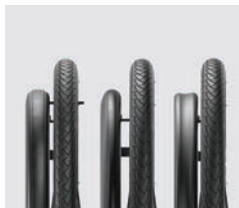

Motion Composites
Push Rims
(Simi/Nova/Optimum)